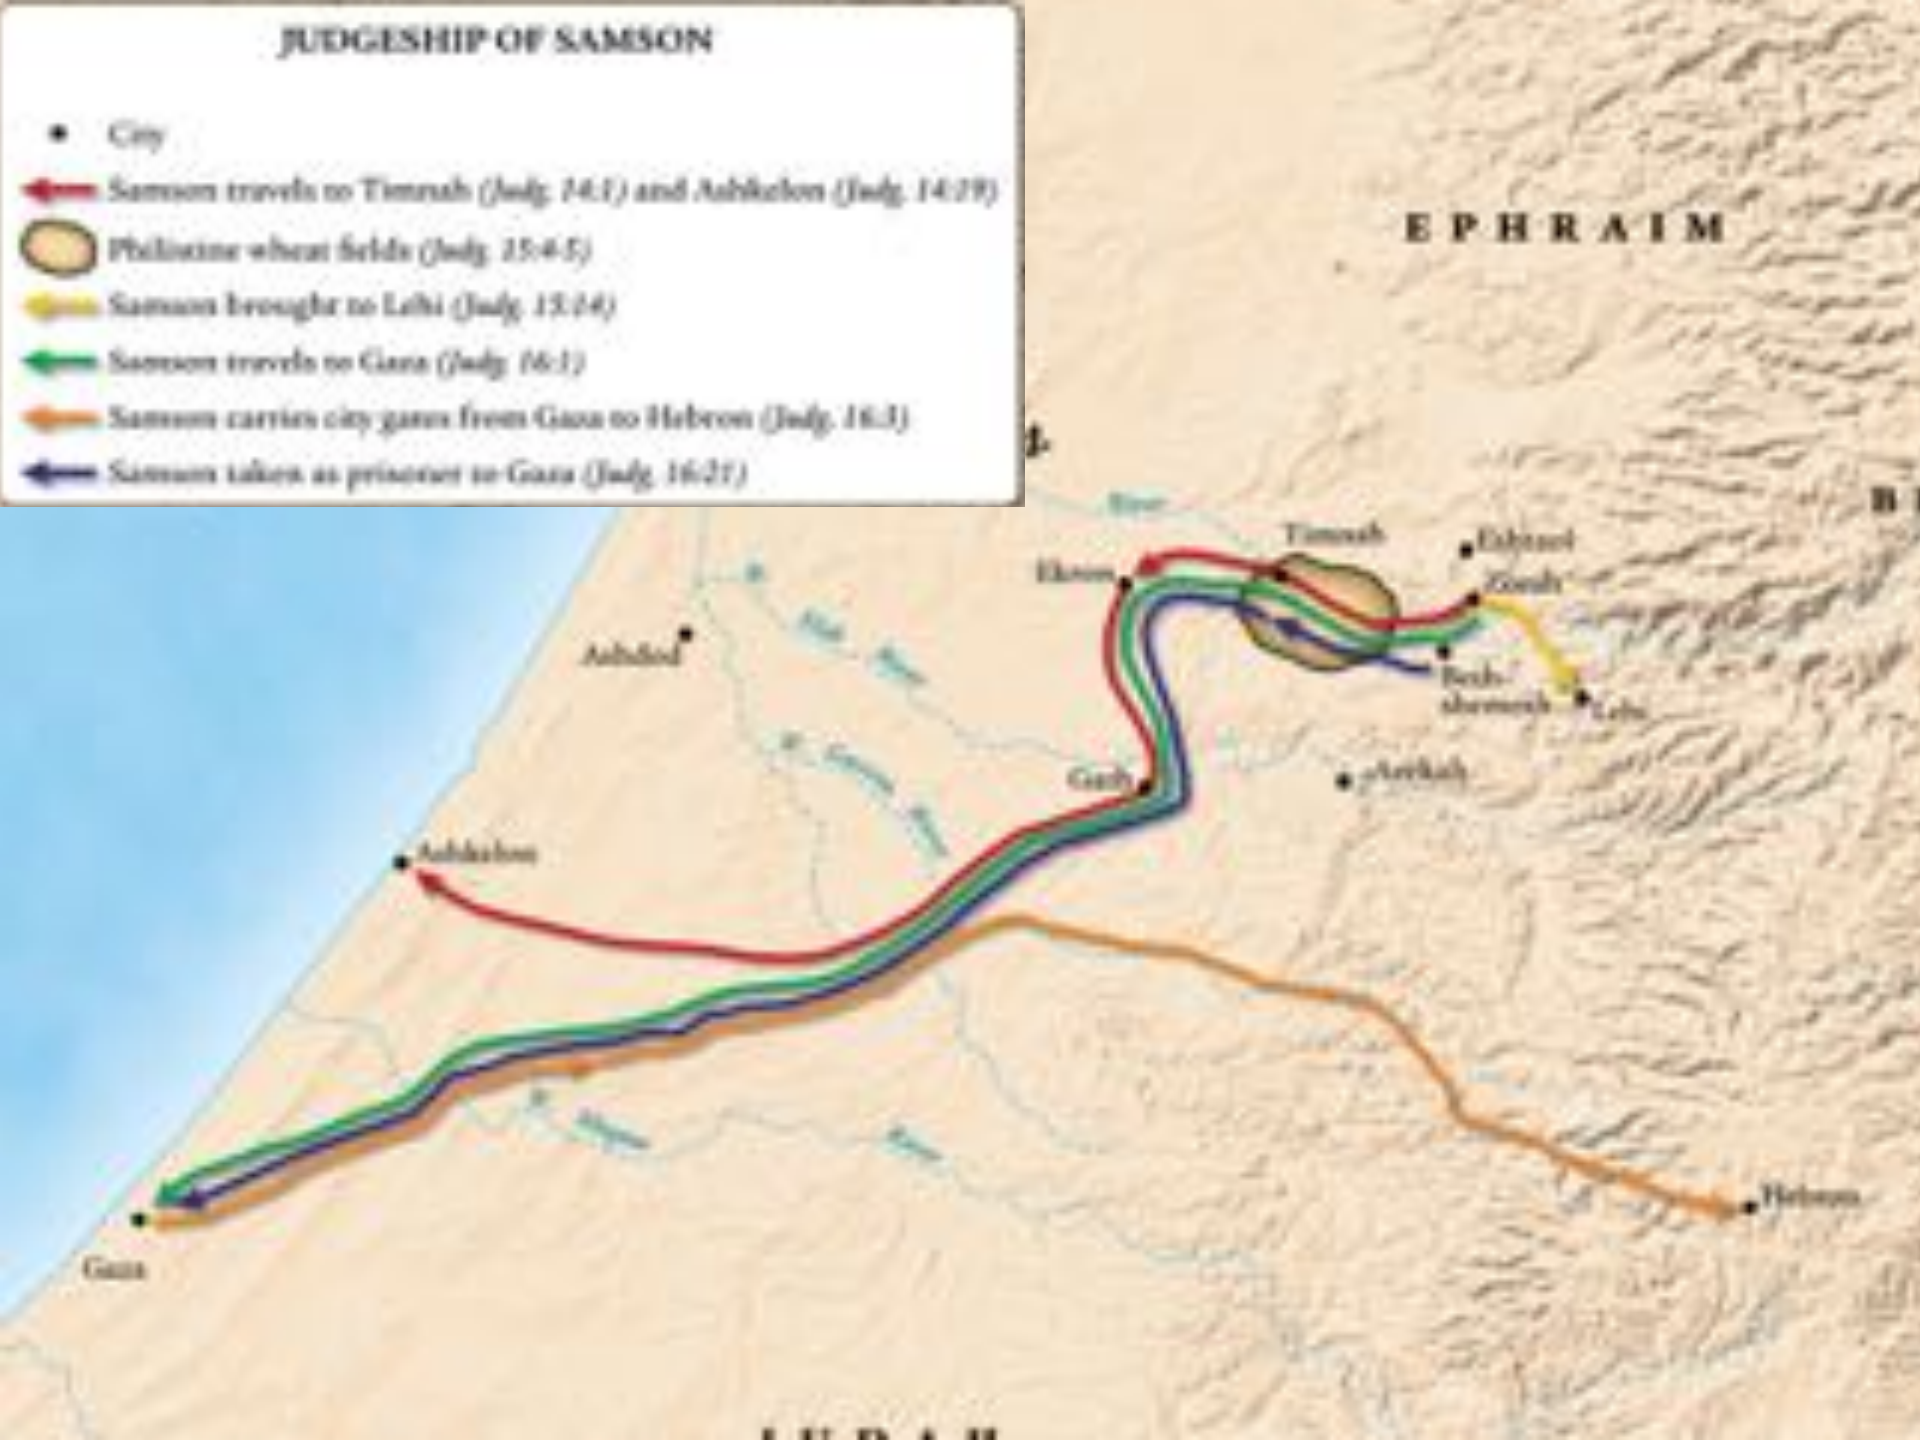

# FAITH LESSONS ON THE PROMISED LAND

**TRIBAL DISTRIBUTION OF PALESTINE**

- City
- ▲ Mountain
- ▨ Territory shared by the tribes of Judah and Simeon

**GEZER**

**BETH  
SHEMESH**

**JERICHO**

**JORDAN  
RIVER**

**PERIZZITES**

**ANAKIM**

**EMIM**

**DEAD SEA**

**AVVITES**

Zorah

Eshtaol

Zorah and Eshtaol from Beth Shemesh

Timnah from south

# JUDGESHIP OF SAMSON

- City
- ← Samson travels to Timnah (Judg. 14:1) and Ashkelon (Judg. 14:19)
- Philistine wheat fields (Judg. 15:4-5)
- Samson brought to Lehi (Judg. 15:14)
- ← Samson travels to Gaza (Judg. 16:1)
- Samson carries city gates from Gaza to Hebron (Judg. 16:3)
- ← Samson taken as prisoner to Gaza (Judg. 16:21)